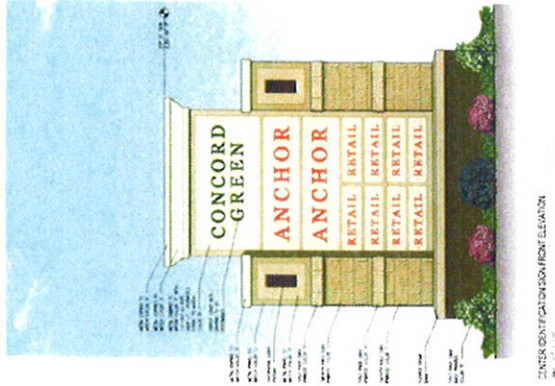

Concord Green Shopping Center

March 2007
Glenville, Rhode Island, RI

Schwab Advisory Services